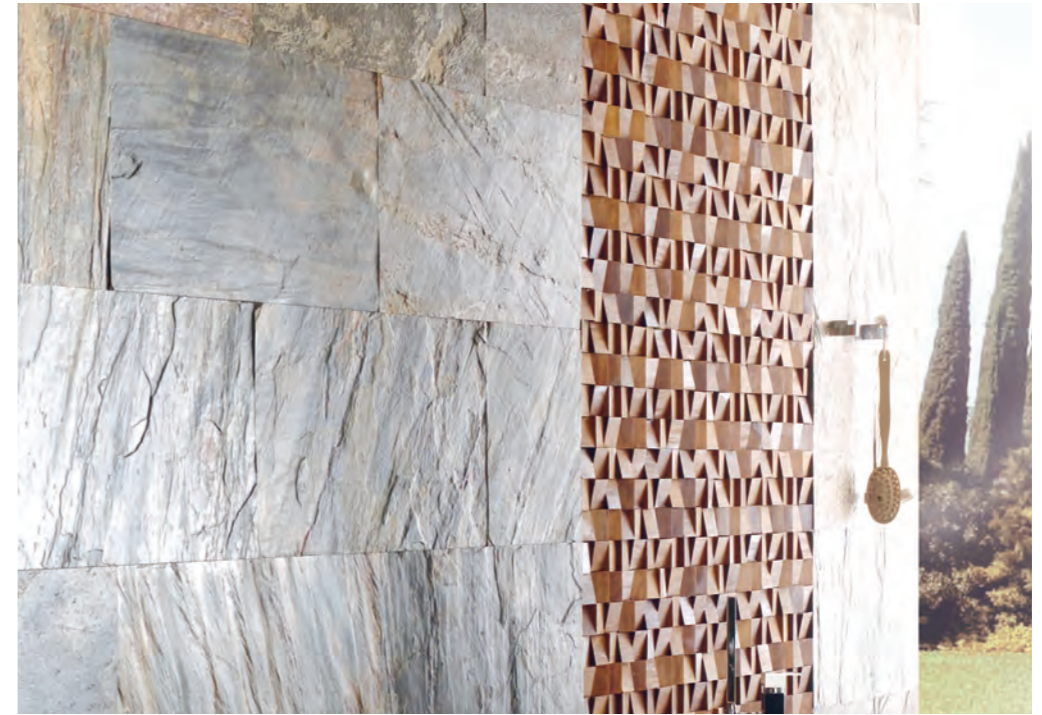

Wall Covering Kathmandu Natural Home