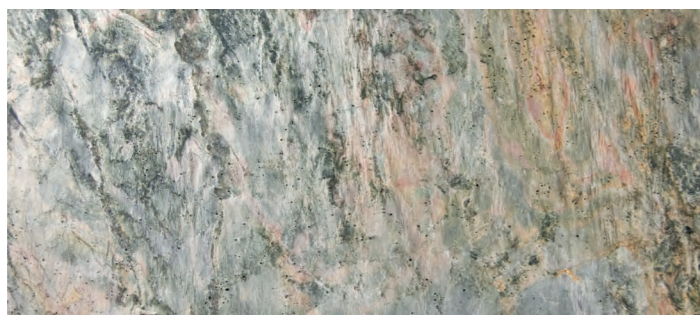

Kathmandu Natural Home
30x60x1,2cm - 11 13/16" x 23 5/8" x 15/32"
100090983 - L107000321 - G-244
40x80x1,5cm - 15 3/4" x 31 1/22" x 19/32"
100086259 - L107000161 - G-257